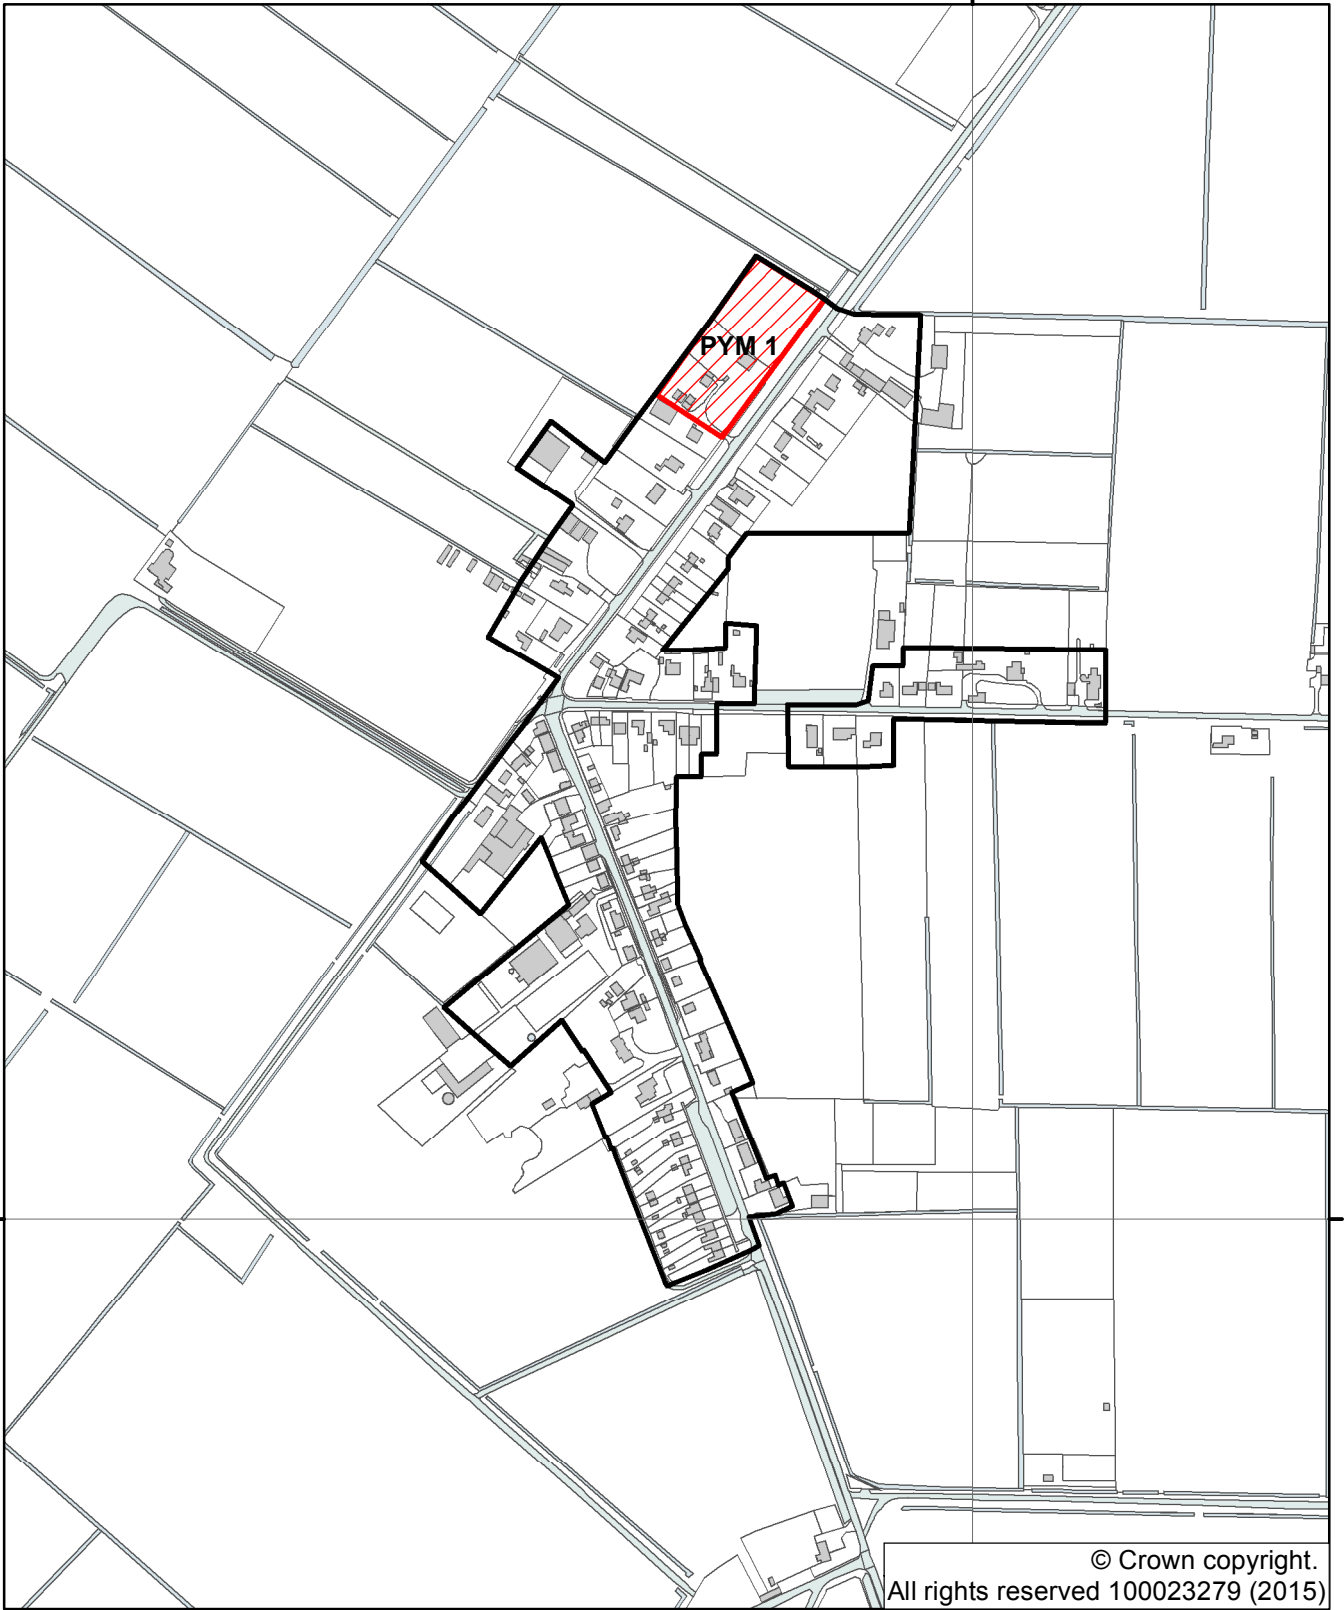

550000 000000

550000 000000

Policies Map (April 2015) Pymoor (Insert Map 8.31)
Key:

-  Development Envelope
-  Housing allocation
- PYM X Local Plan Policy

East Cambridgeshire
District Council

Not to scale