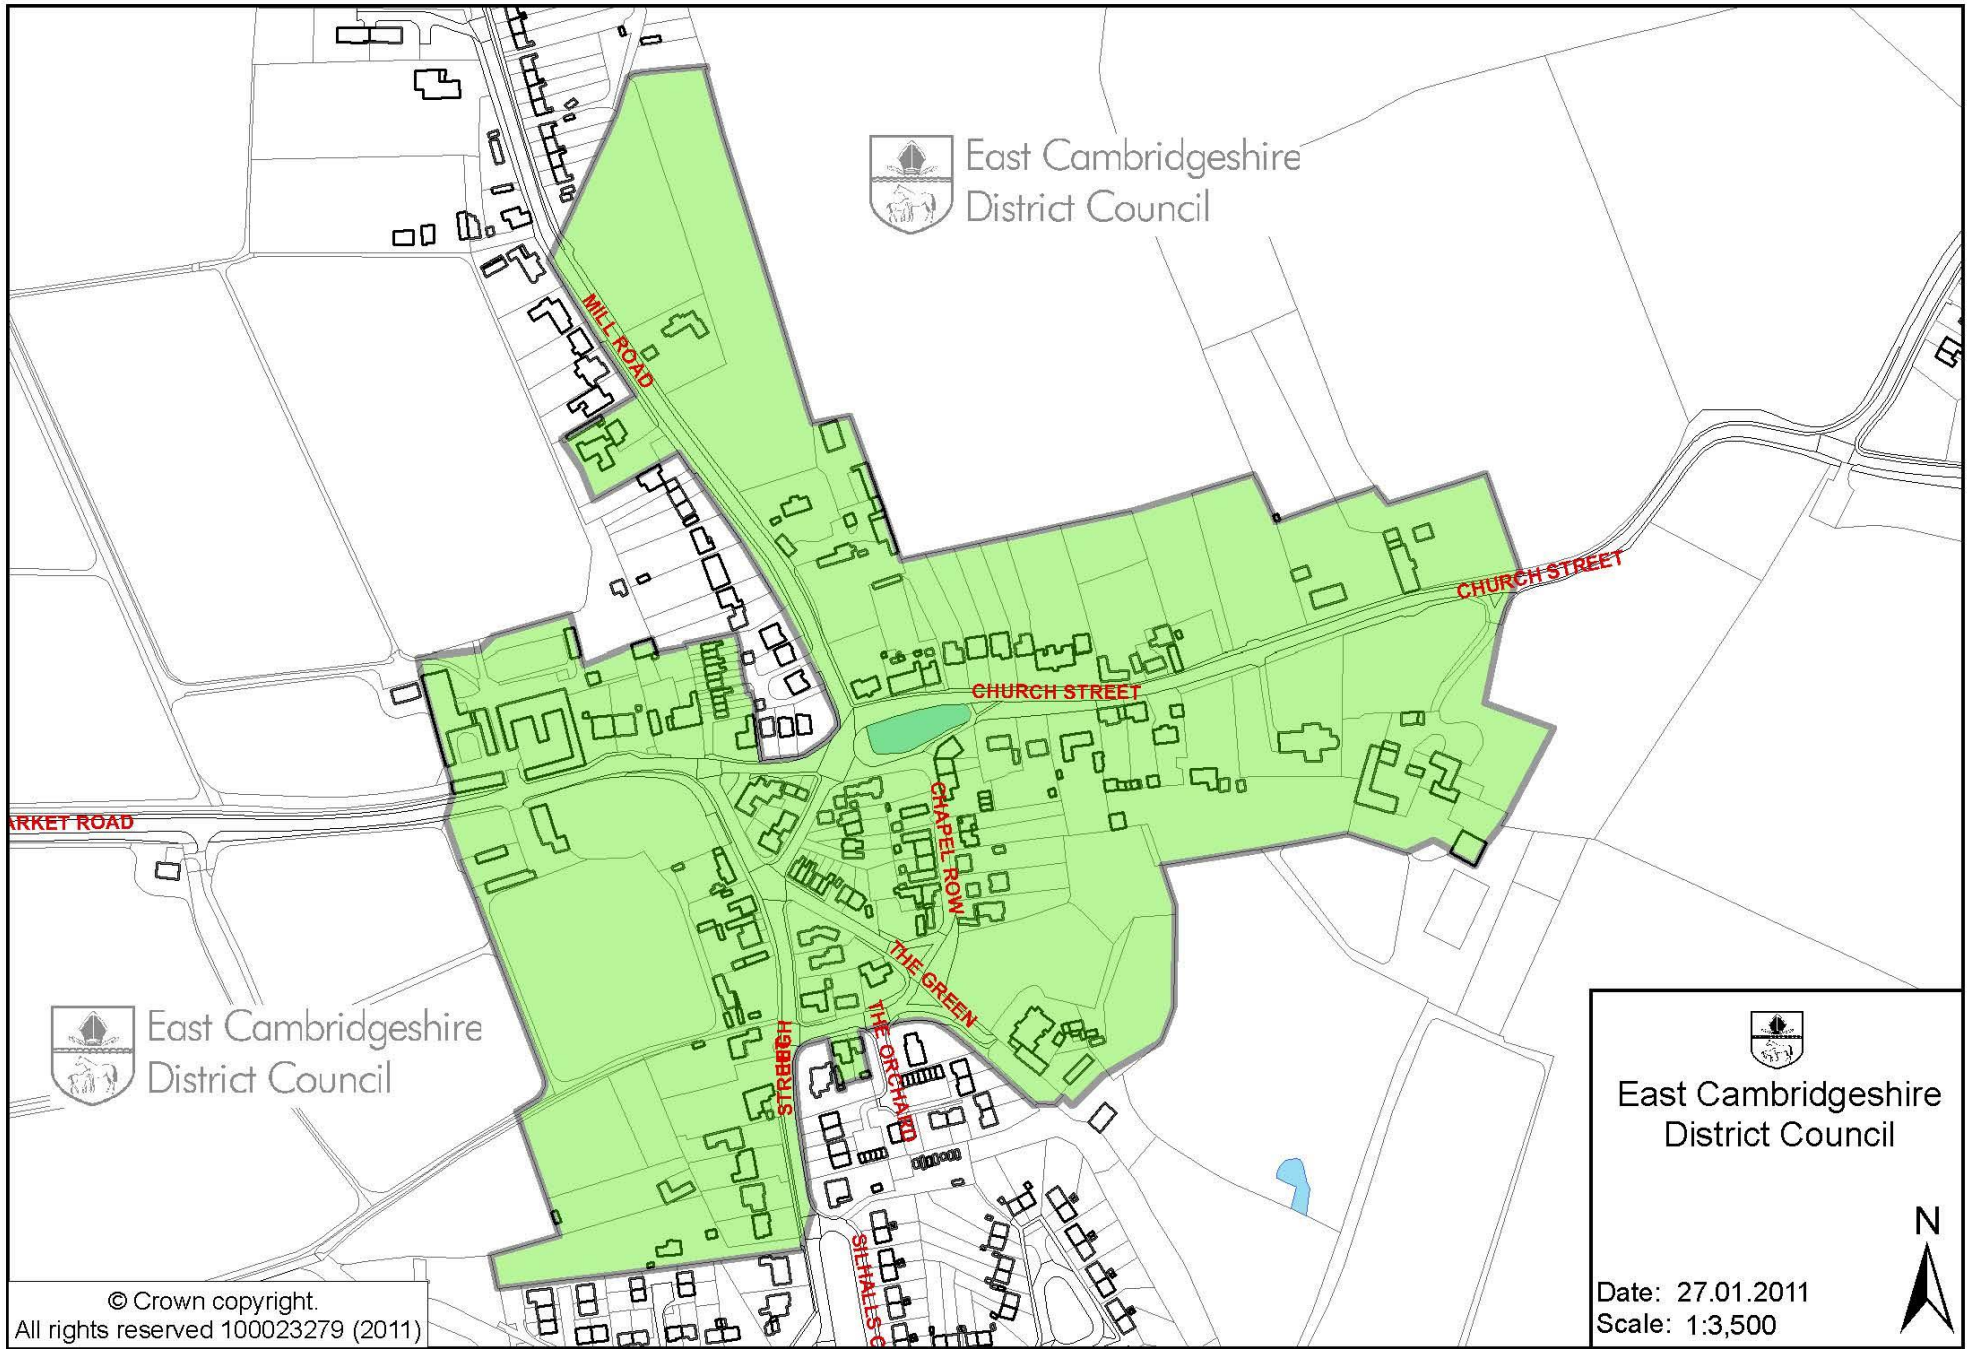

East Cambridgeshire
District Council

East Cambridgeshire
District Council

East Cambridgeshire
District Council

Date: 27.01.2011
Scale: 1:3,500

© Crown copyright.
All rights reserved 100023279 (2011)