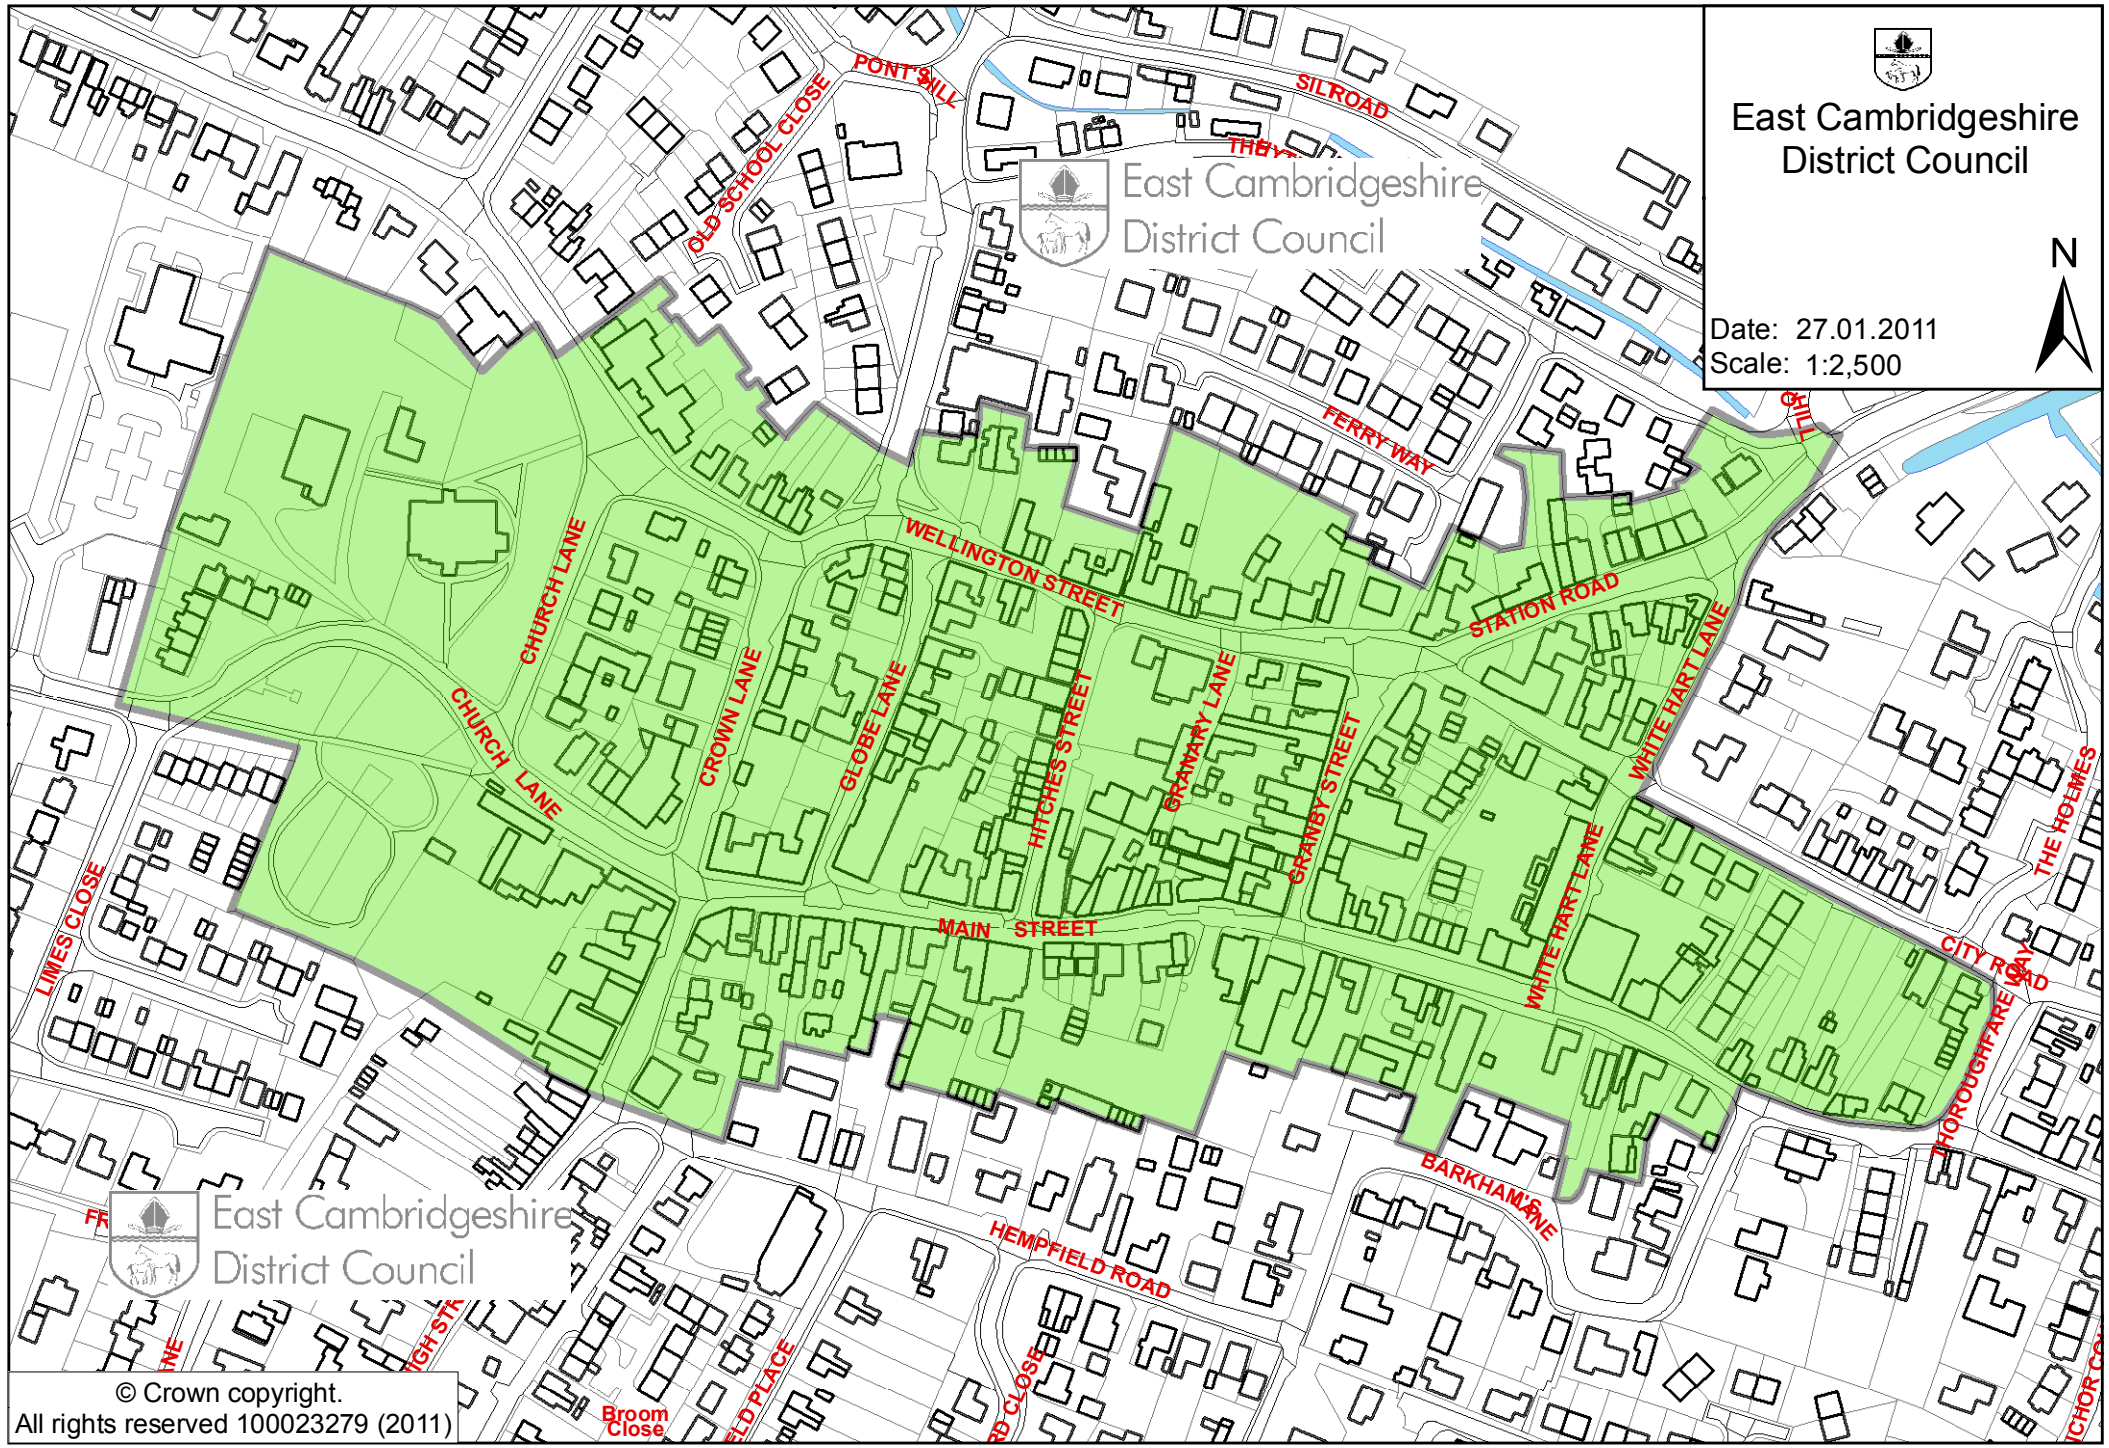

East Cambridgeshire District Council

Date: 27.01.2011
Scale: 1:2,500

East Cambridgeshire District Council

© Crown copyright.
All rights reserved 100023279 (2011)

Broom Close

Field Place

Road Close

Anchor Close