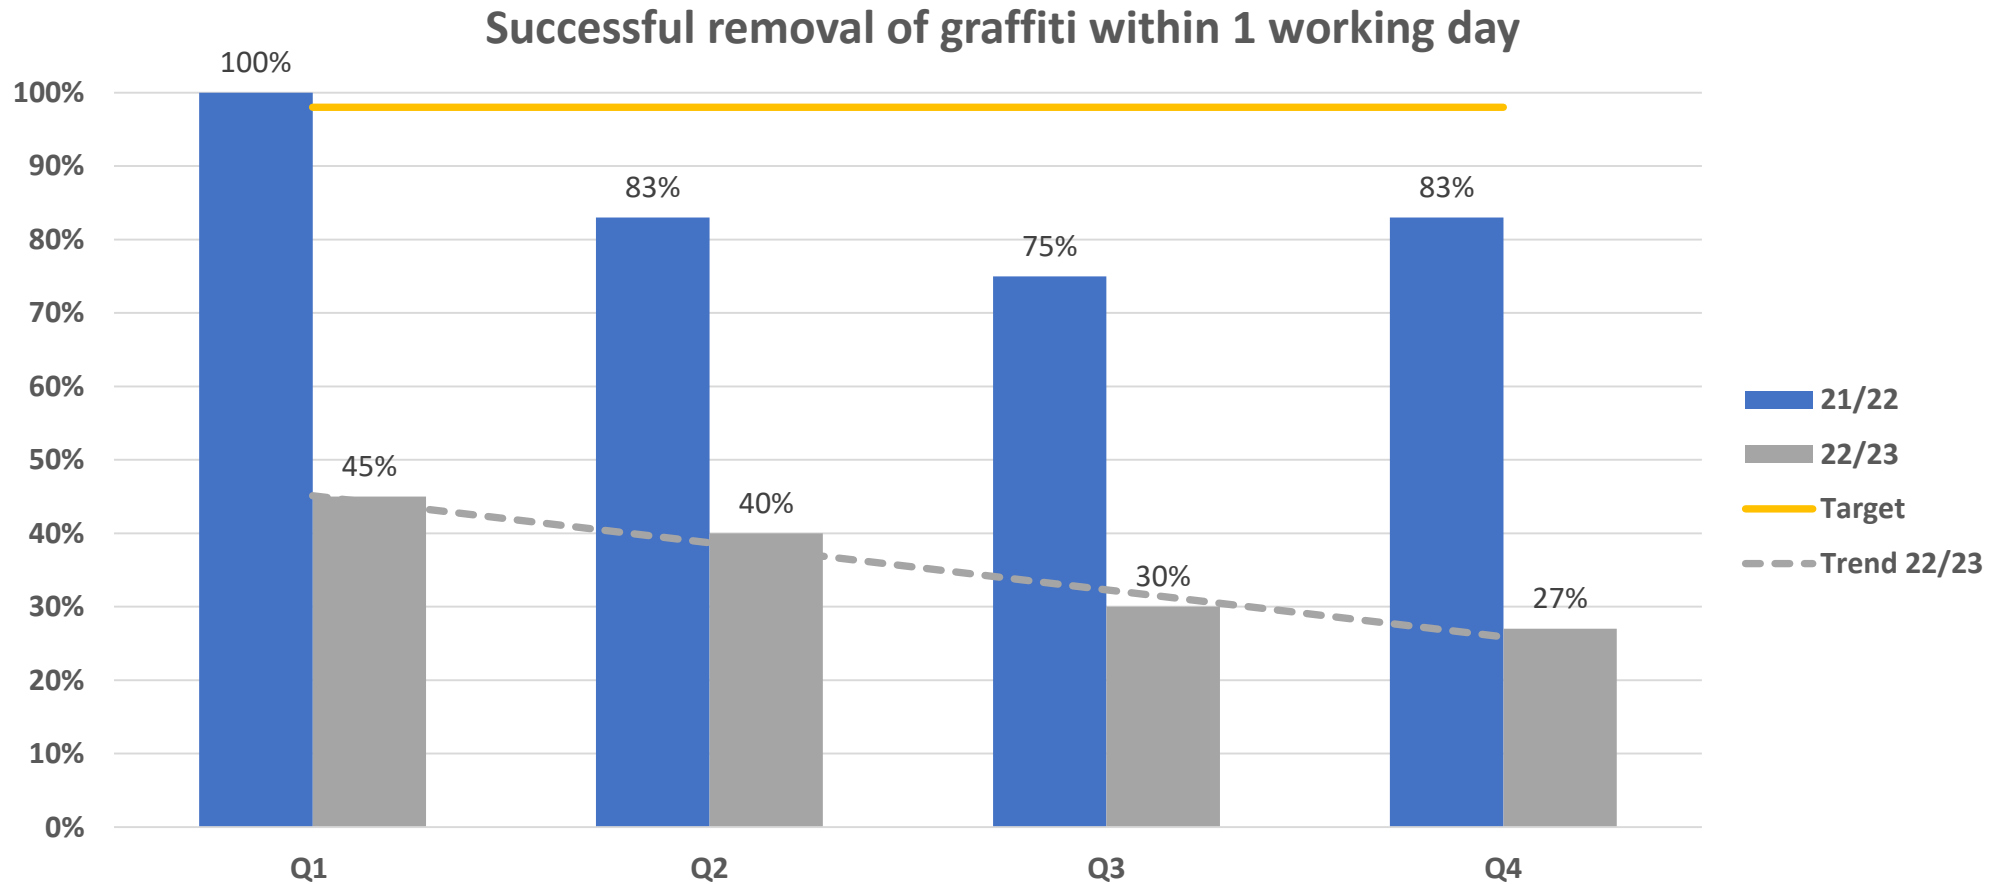

Cleaner, Greener East Cambridgeshire

Maintain a clean and presentable environment by removing graffiti and fly tipped waste from the district