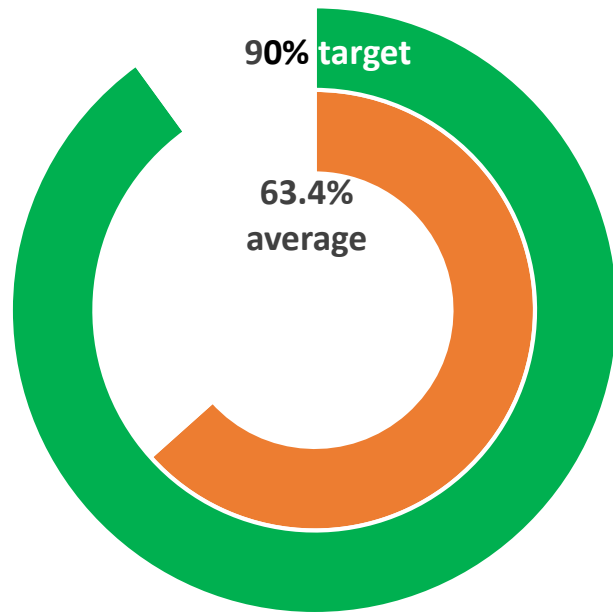

# Overall ECSS collections performance Q4

# Appendix 1

*Reports completed within target time*

Missed Collections  
Missed Assisted Collections  
Black Bags Not Left  
Spillages

Missed Collections  
Missed Assisted Collections  
Bins Not Returned to Property  
Spillages  
Replacement Bin Requests  
Additional Blue Bin Requested  
Additional Clear Sacks Delivered