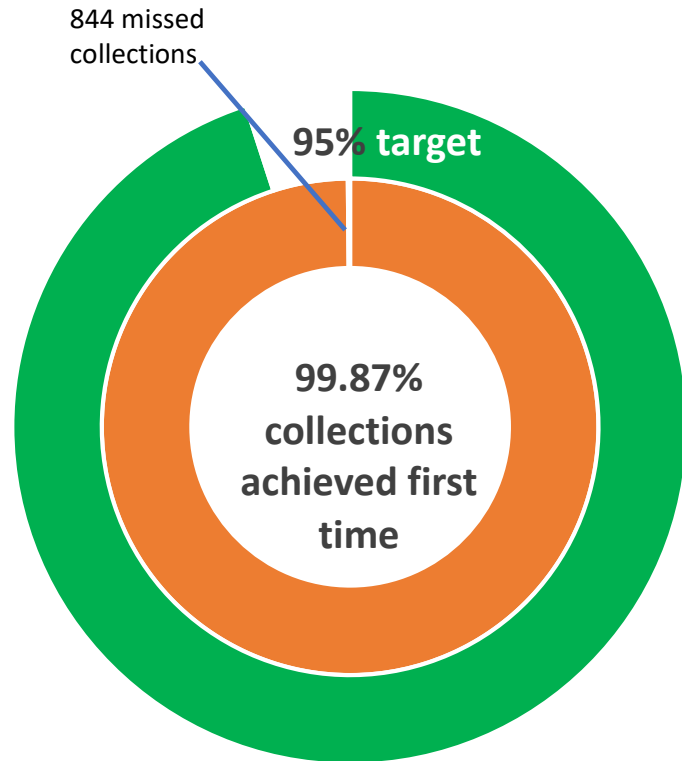

Cleaner, Greener East Cambridgeshire

Provide a successful, high performing waste collection service