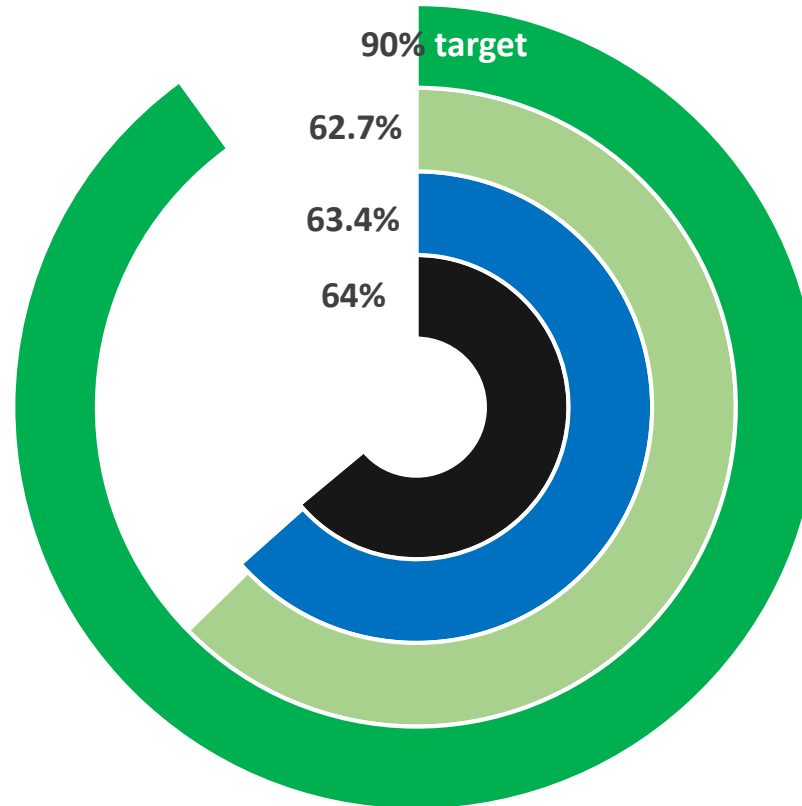

# Overall ECSS collections performance Q4

# Appendix 1

*Reports completed within target time*

Missed Collections  
Missed Assisted Collections  
Black Bags Not Left  
Spillages

Missed Collections  
Missed Assisted Collections  
Bins Not Returned to Property  
Spillages  
Replacement Bin Requests  
Additional Blue Bin Requested  
Additional Clear Sacks Delivered

## Cleaner, Greener East Cambridgeshire

*Maintain a clean and presentable environment by removing graffiti and fly tipped waste from the district*

Successful removal of fly tips within 2 working days

# Cleaner, Greener East Cambridgeshire

*Reduce waste sent to landfill wherever possible, maximising the district's recycling rate:*