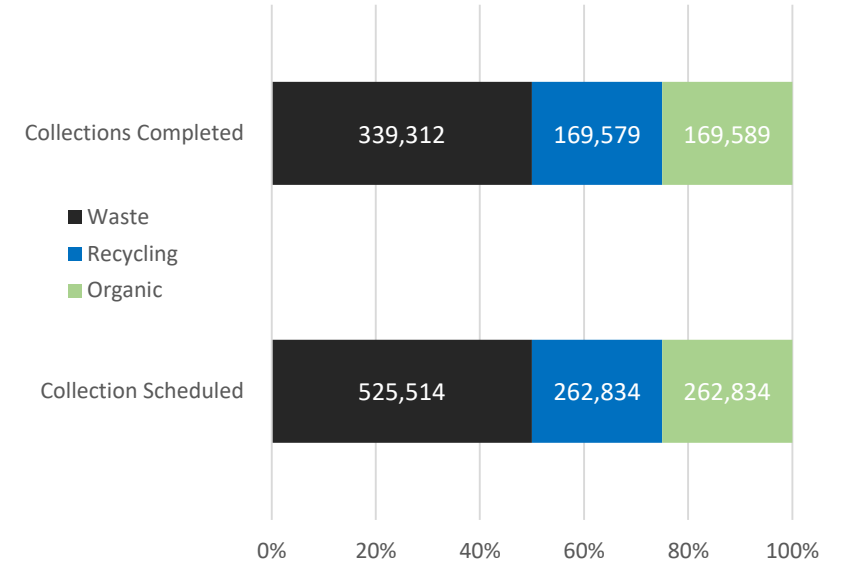

Cleaner, Greener East Cambridgeshire

Provide a successful, high performing waste collection service