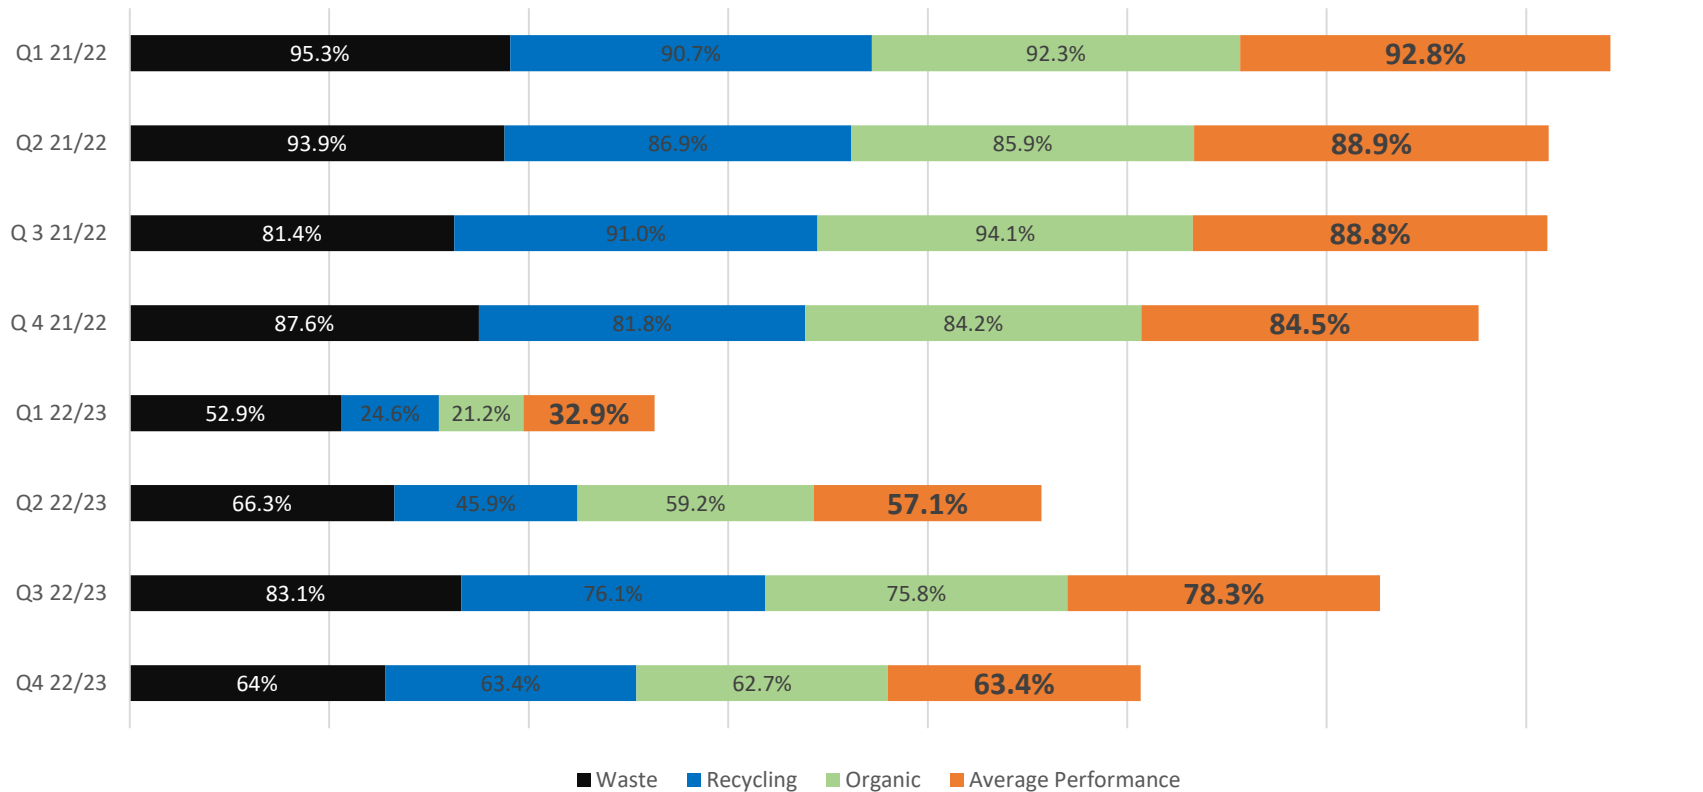

# Appendix 1

*Reports completed within target time*

Missed Collections  
Missed Assisted Collections  
Black Bags Not Left  
Spillages

Missed Collections  
Missed Assisted Collections  
Bins Not Returned to Property  
Spillages  
Replacement Bin Requests  
Additional Blue Bin Requested  
Additional Clear Sacks Delivered

## Overall ECSS collection services performance YTD + previous year

Overall ECSS collection service performance YTD + previous year