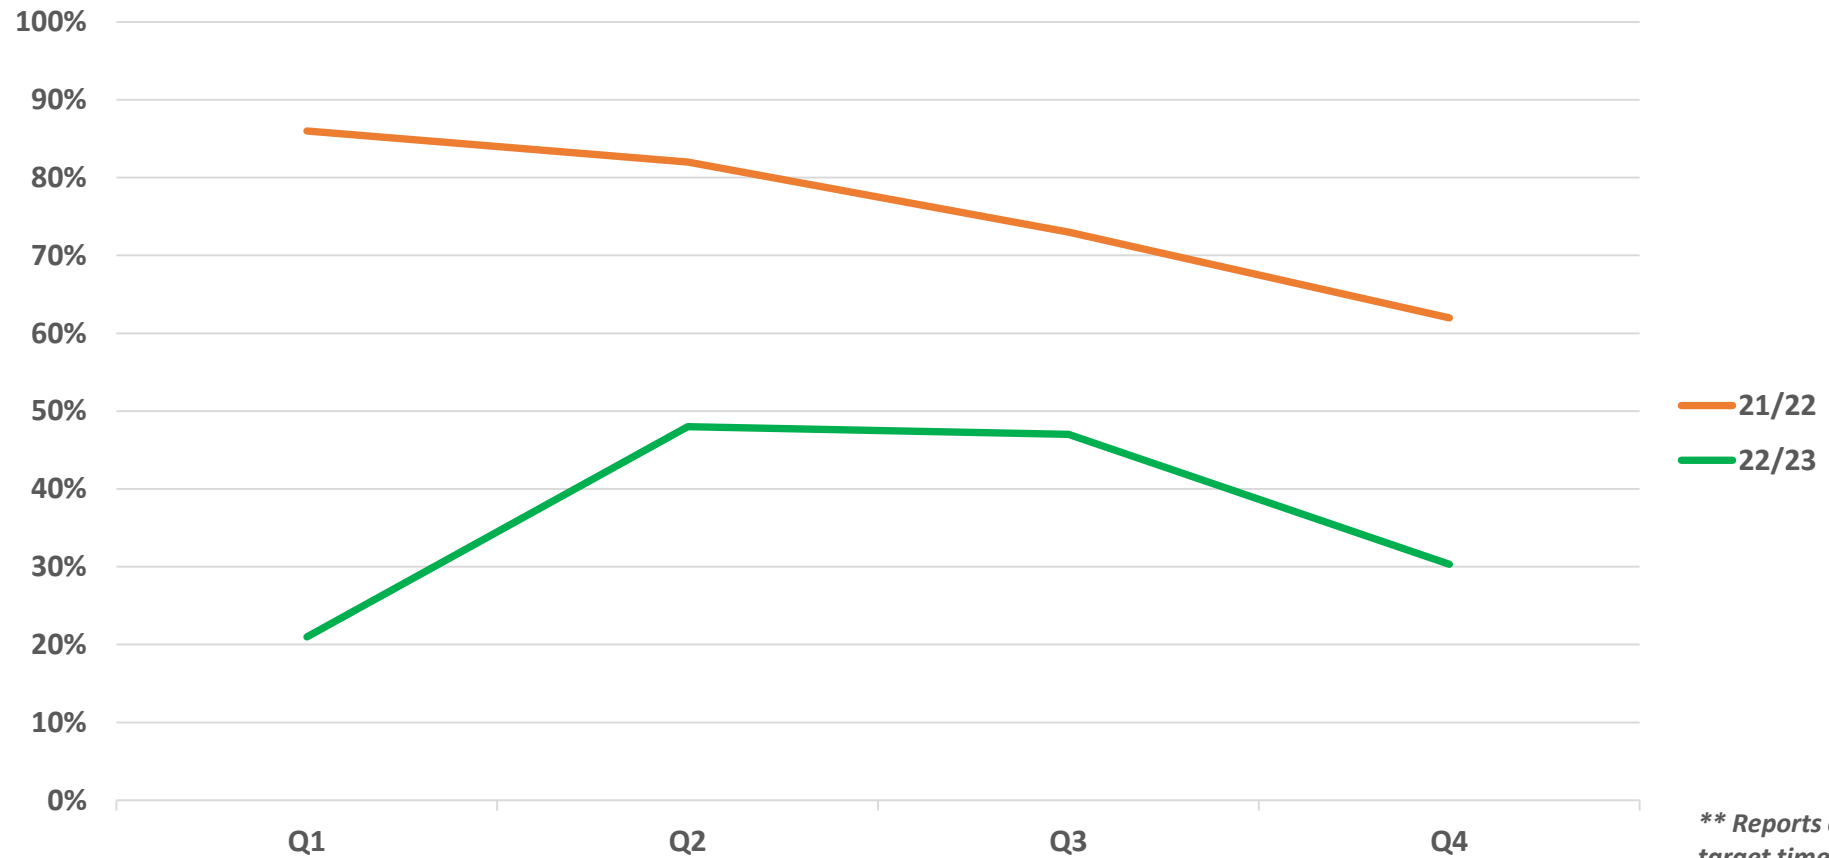

Overall ECSS street cleansing performance YTD + previous year

** Reports completed within target time