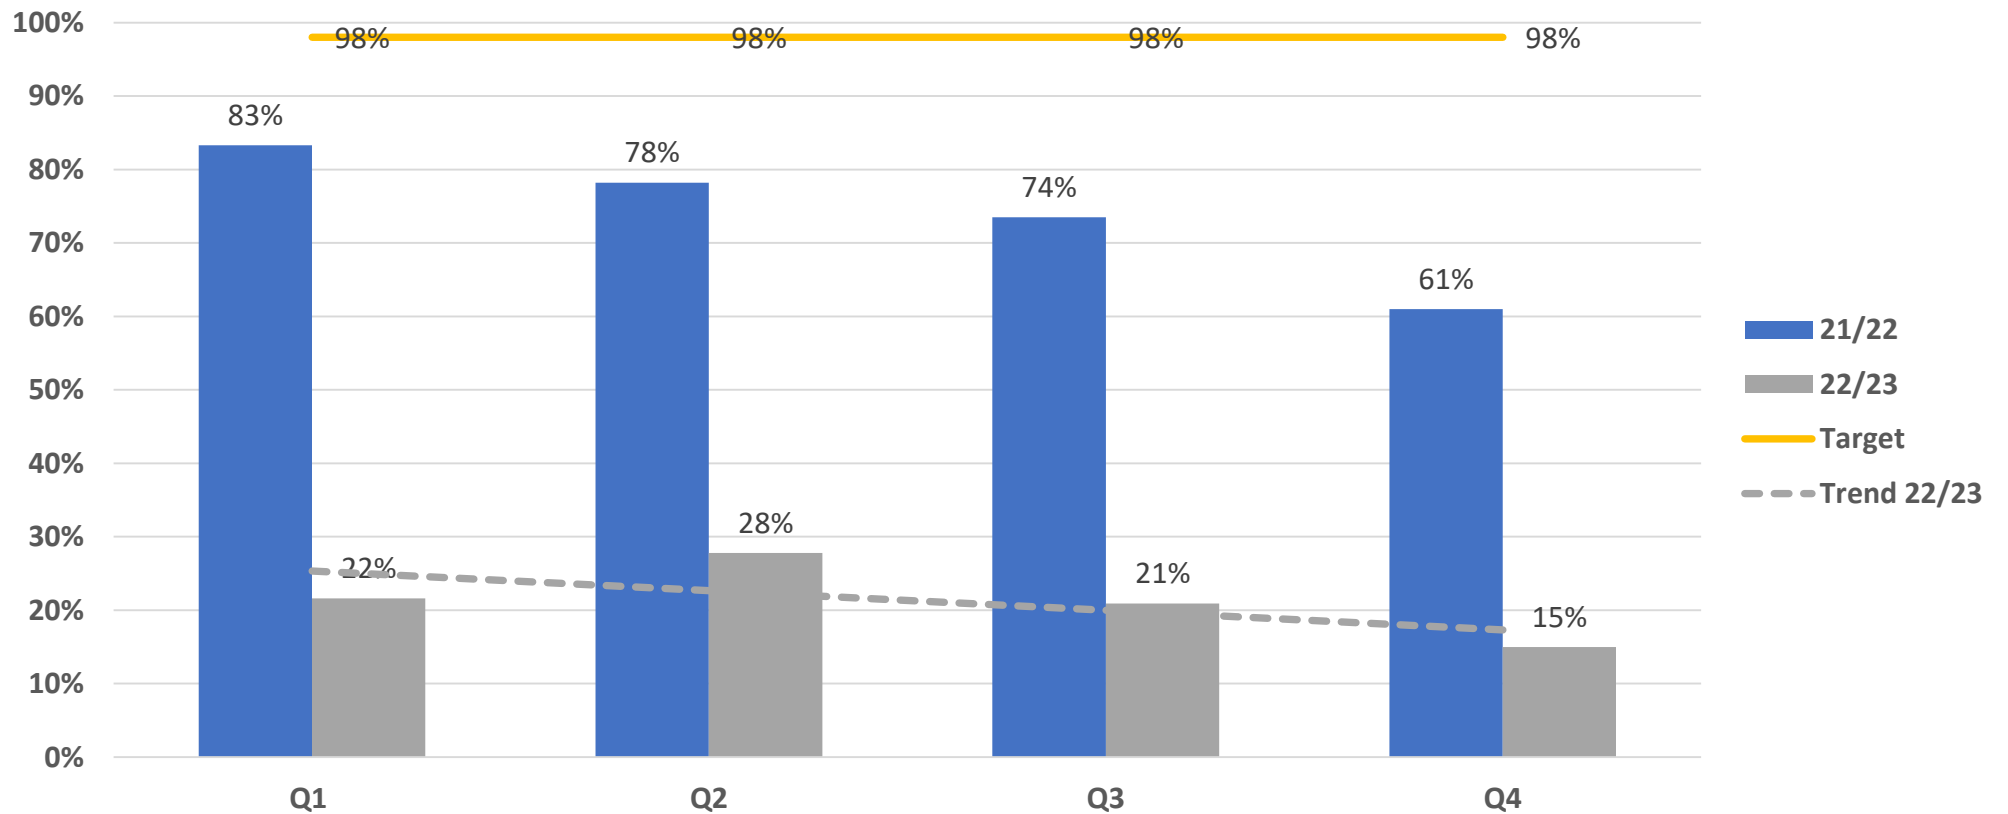

## Cleaner, Greener East Cambridgeshire

*Maintain a high performing street cleansing service:*

*Reports completed within target time*

- Litter picking and manual sweeping
- Emptying litterbins
- Emptying dog waste bins
- Removal of dead animals and birds
- Removal of dog waste
- Hazardous fly tip removal
- Non-hazardous fly tip removal
- Offensive graffiti removal
- Non-offensive graffiti removal
- Autumn leaf clearance
- Drug paraphernalia clearance
- New and replacement litterbins
- New and replacement dog waste bins

## Cleaner, Greener East Cambridgeshire

*Maintain a clean and presentable environment by removing graffiti and fly tipped waste from the district*

## Cleaner, Greener East Cambridgeshire

*Maintain a clean and presentable environment by removing graffiti and fly tipped waste from the district*

Successful removal of fly tips within 2 working days