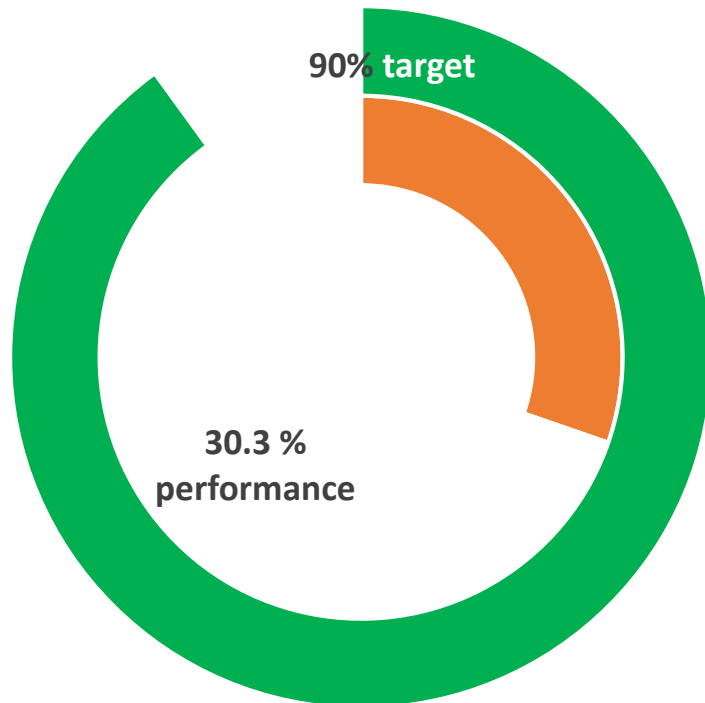

## Provide a successful, high performing waste collection service

Percentage of missed collections resolved by the end of the next working day

## Cleaner, Greener East Cambridgeshire

*Maintain a high performing street cleansing service:*

*Reports completed within target time*

- Litter picking and manual sweeping
- Emptying litterbins
- Emptying dog waste bins
- Removal of dead animals and birds
- Removal of dog waste
- Hazardous fly tip removal
- Non-hazardous fly tip removal
- Offensive graffiti removal
- Non-offensive graffiti removal
- Autumn leaf clearance
- Drug paraphernalia clearance
- New and replacement litterbins
- New and replacement dog waste bins